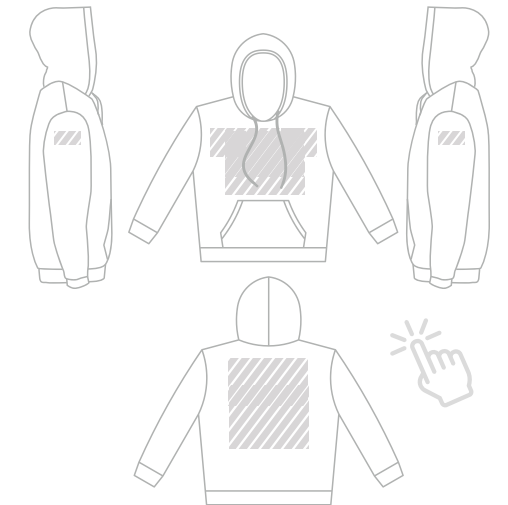

Ronde hals

Sport T-shirt

Sweatshirt

Poloshirt

Poloshirt

Hoodie

Personalisatiemethode

Fotodruk

Fotodruk

Fotodruk

Fotodruk

Fotodruk

Fotodruk

Printgebied

Maten

XS S M L
XL XXL XXXL

XS S M L
XL XXL XXXL

XS S M L
XL XXL XXXL

XS S M L
XL XXL XXXL

XS S M L
XL XXL XXXL

XS S M L
XL XXL XXXL

Materiaal

100% katoen

100% polyester