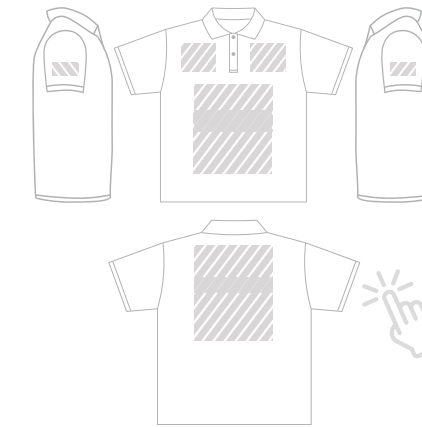

Ronde hals

Sport T-shirt

Sweatshirt

Poloshirt

Poloshirt

Hoodie

Personalisatiemethode

Fotodruk

Fotodruk

Fotodruk

Fotodruk

Fotodruk

Fotodruk

Printgebied

Maten

XS S M L
XL XXL XXXL

XS S M L
XL XXL XXXL

XS S M L
XL XXL XXXL

XS S M L
XL XXL XXXL

XS S M L
XL XXL XXXL

XS S M L
XL XXL XXXL

Materiaal

100% katoen

100% polyester