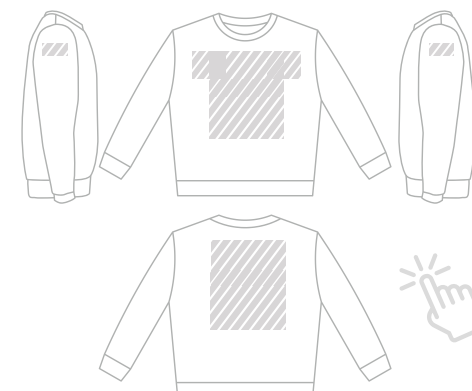

Ronde hals

Sport T-shirt

Sweatshirt

Poloshirt

Poloshirt

Hoodie

Personalisatiemethode

Fotodruk

Fotodruk

Fotodruk

Fotodruk

Fotodruk

Fotodruk

Printgebied

Maten

XS S M L
XL XXL XXXL

XS S M L
XL XXL XXXL

XS S M L
XL XXL XXXL

XS S M L
XL XXL XXXL

XS S M L
XL XXL XXXL

XS S M L
XL XXL XXXL

Materiaal

100% katoen

100% polyester