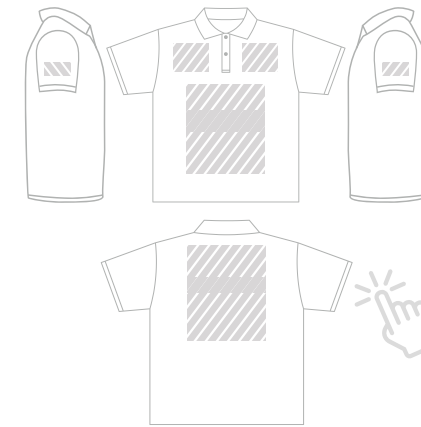

Ronde hals

Sport T-shirt

Sweatshirt

Poloshirt

Poloshirt

Hoodie

Personalisatiemethode

Fotodruk

Fotodruk

Fotodruk

Fotodruk

Fotodruk

Fotodruk

Printgebied

Maten

XS S M L
XL XXL XXXL

XS S M L
XL XXL XXXL

XS S M L
XL XXL XXXL

XS S M L
XL XXL XXXL

XS S M L
XL XXL XXXL

XS S M L
XL XXL XXXL

Materiaal

100% katoen

100% polyester