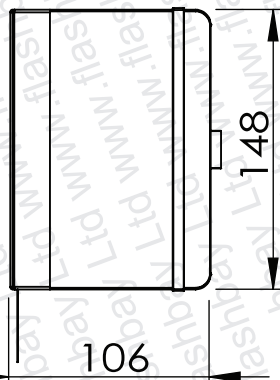

A6

A5

PRODUCT
Grove

CODE
GR

DIMENSIONS
mm

SCALE
1:4