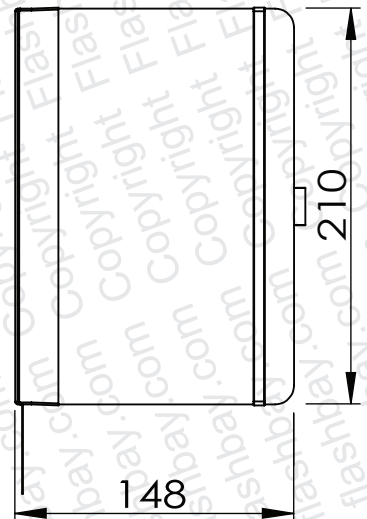

A6

A5

PRODUCT
Grove

CODE
GR

DIMENSIONS
mm

SCALE
1:4